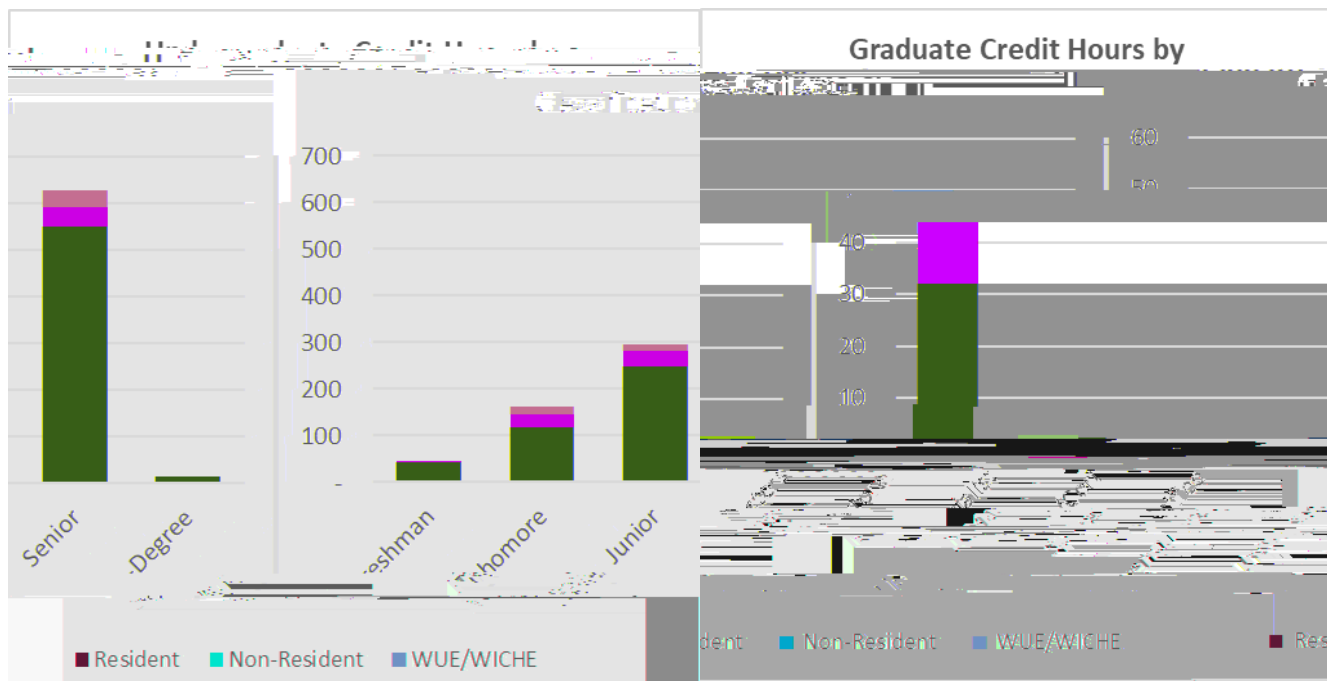

UNIVERSITY OF NORTHERN COLORADO

Resident	Non-Resident	WUE/WICHE	Total	%	Interim 2020/21 Total
			45	3.9%	150.0%
			163	14.2%	

Resident	Non-Resident	WUE/WICHE	Total	Resident	Non-Resident	WUE/WICHE	Total
----------	--------------	-----------	-------	----------	--------------	-----------	-------