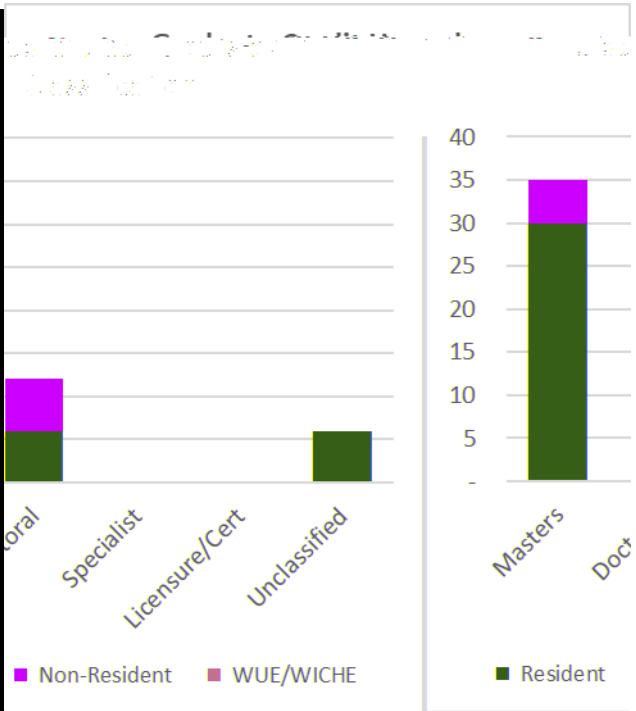

UNIVERSITY OF NORTHERN COLORADO

Resident	Non-Resident	WUE/WICHE	Total	Resident	Non-Resident	WUE/WICHE	Total
----------	--------------	-----------	-------	----------	--------------	-----------	-------

316